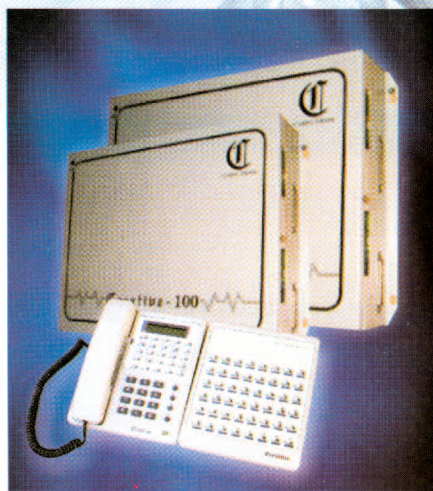

Creative

Advance Business PBX

Creative - 100

- Fully functional Operator Console
- Dynamic Line Status display
- 32- Character LCD Display
- 4 Level Voice Guided DISA
- Printer Port with Call Buffer
- ASMDR with Billing in Rupee- Paisa
- Fax Detection
- Monitored Open DOSA

JAS-ANZ

ISO 9001 : 2000

Creative - 100

ADVANCED EPABX SERIES

Advanced Series

- Extension to Extension Call
- Local /STD/ISD Call Control
- Call Transfer at Once/After Consultation
- Music on Hold Internal/External
- Call Camp- on
- Last Number Redial
- Abbreviated Dialing - Global & Personal
- Auto Call back on P&T and Extension
- Call Park
- Call Park Pickup from any Extension
- Call Forwarding- Busy/All Call
- Call Follow me
- Do Not Disturb
- Barge In
- 5- Party Conference
- Incoming Trunk Line Queuing
- Dynamic Locking-Local/STD/ISD
- Broker's Call
- Auto / Manual-Day/Night Mode
- Multiple Boss-Secretary System
- Flashing on Trunk Line for Call Waiting
- Field/Remote Programming
- In- Built Battery Backup

Range - 624, 936, 1048

Operation Console Features

- Caller Line/Name Identification-Internal
- Line Status Display
- 32 Character Alphanumeric LCD Display
- Dynamic Display of Extn. Status
- Single Key Trunk Access
- Hands Free Dialing
- Simultaneous Hold Off All Trunk Lines
- Temporary Hold of Extensions
- Console Lockout
- Direct Station Selection (DSS)